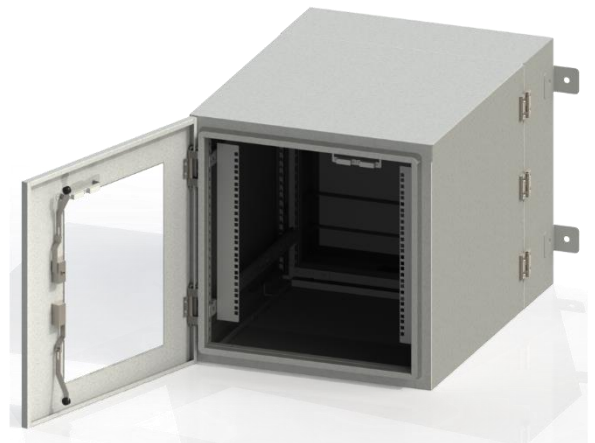

OUTDOOR WALL MOUNT ENCLOSURES

OUTDOOR WALL MOUNT SWING TYPE PRO

The swing type features access to both front and rear of the cabinet allowing easy installation and easy maintenance.

NEMA & IP Rating

PART NUMBER	HEIGHT (inch)	WIDTH (inch)	DEPTH (inch)	RACK UNIT
MR-2424-7-ODW-S	16.00	24.00	24.00	7
MR-2424-10-ODW-S	20.00	24.00	24.00	10
MR-2424-12-ODW-S	24.00	24.00	24.00	12
MR-2424-19-ODW-S	36.00	24.00	24.00	19
MR-2424-26-ODW-S	48.00	24.00	24.00	26

Cable Storage:
Key lockable cable storage space with bottom cable entry.

Easy Mounting:
4 structure mounting stands ensures stability.

Inside:
4 pre-installed bridges and 19" EIA rails, allow flexibility to move in depth and use accessories for either mounting devices or cable management.

OUTDOOR WALL MOUNT PRO

NEMA & IP Rating

PART NUMBER	HEIGHT (inch)	WIDTH (inch)	DEPTH (inch)	RACK UNIT
MR-2424-7-ODW	16.00	24.00	24.00	7
MR-2424-10-ODW	20.00	24.00	24.00	10
MR-2424-12-ODW	24.00	24.00	24.00	12
MR-2424-19-ODW	36.00	24.00	24.00	19
MR-2424-26-ODW	48.00	24.00	24.00	26

Door Options:
Tempered Glass Front Door
Solid Front Door
Cooling Front Door

Cooling & Heating Options:
Wide range of air conditioner,
heat exchanger, fan/filter,
heater are available upon
request.

Multigate Cable Entry on
Bottom