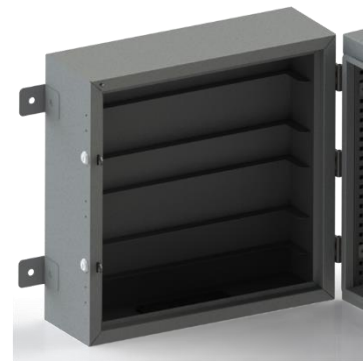

OUTDOOR WALL MOUNT ENCLOSURES

OUTDOOR WALL MOUNT SWING TYPE PRO

The swing type features access to both front and rear of the cabinet allowing easy installation and easy maintenance.

NEMA & IP Rating

PART NUMBER	HEIGHT (inch)	WIDTH (inch)	DEPTH (inch)	RACK UNIT
MR-2424-7-ODW-S	16.00	24.00	24.00	7
MR-2424-10-ODW-S	20.00	24.00	24.00	10
MR-2424-12-ODW-S	24.00	24.00	24.00	12
MR-2424-19-ODW-S	36.00	24.00	24.00	19
MR-2424-26-ODW-S	48.00	24.00	24.00	26

Cable Storage:
Key lockable cable storage space with bottom cable entry.

Easy Mounting:
4 structure mounting stands ensures stability.

Inside:
4 pre-installed bridges and 19" EIA rails, allow flexibility to move in depth and use accessories for either mounting devices or cable management.

OUTDOOR WALL MOUNT PRO

NEMA & IP Rating

PART NUMBER	HEIGHT (inch)	WIDTH (inch)	DEPTH (inch)	RACK UNIT
MR-2424-7-ODW	16.00	24.00	24.00	7
MR-2424-10-ODW	20.00	24.00	24.00	10
MR-2424-12-ODW	24.00	24.00	24.00	12
MR-2424-19-ODW	36.00	24.00	24.00	19
MR-2424-26-ODW	48.00	24.00	24.00	26

Door Options:
Tempered Glass Front Door
Solid Front Door
Cooling Front Door

Cooling & Heating Options:
Wide range of air conditioner,
heat exchanger, fan/filter,
heater are available upon
request.

Multigate Cable Entry on
Bottom