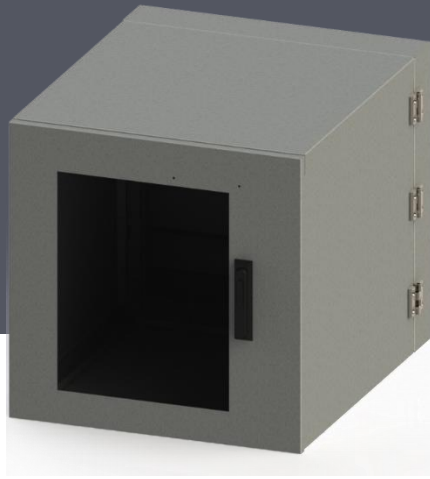

OUTDOOR WALL MOUNT ENCLOSURES

OUTDOOR WALL MOUNT SWING TYPE PRO

The swing type features access to both front and rear of the cabinet allowing easy installation and easy maintenance.

NEMA & IP Rating

PART NUMBER	HEIGHT (inch)	WIDTH (inch)	DEPTH (inch)	RACK UNIT
MR-2424-7-ODW-S	16.00	24.00	24.00	7
MR-2424-10-ODW-S	20.00	24.00	24.00	10
MR-2424-12-ODW-S	24.00	24.00	24.00	12
MR-2424-19-ODW-S	36.00	24.00	24.00	19
MR-2424-26-ODW-S	48.00	24.00	24.00	26

Cable Storage:
Key lockable cable storage space with bottom cable entry.

Easy Mounting:
4 structure mounting stands ensures stability.

Inside:
4 pre-installed bridges and 19" EIA rails, allow flexibility to move in depth and use accessories for either mounting devices or cable management.

OUTDOOR WALL MOUNT PRO

NEMA & IP Rating

PART NUMBER	HEIGHT (inch)	WIDTH (inch)	DEPTH (inch)	RACK UNIT
MR-2424-7-ODW	16.00	24.00	24.00	7
MR-2424-10-ODW	20.00	24.00	24.00	10
MR-2424-12-ODW	24.00	24.00	24.00	12
MR-2424-19-ODW	36.00	24.00	24.00	19
MR-2424-26-ODW	48.00	24.00	24.00	26

Door Options:
Tempered Glass Front Door
Solid Front Door
Cooling Front Door

Cooling & Heating Options:
Wide range of air conditioner,
heat exchanger, fan/filter,
heater are available upon
request.

Multigate Cable Entry on
Bottom