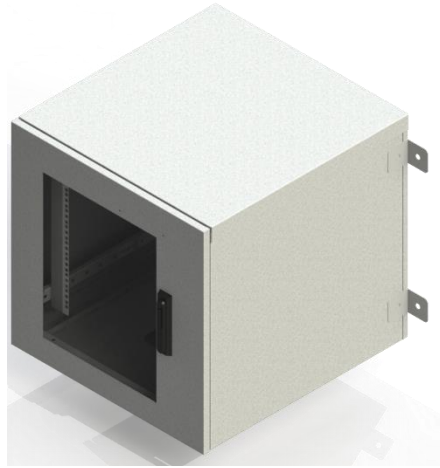

OUTDOOR WALL MOUNT ENCLOSURES

OUTDOOR WALL MOUNT SWING TYPE PRO

The swing type features access to both front and rear of the cabinet allowing easy installation and easy maintenance.

NEMA & IP Rating

PART NUMBER	HEIGHT (inch)	WIDTH (inch)	DEPTH (inch)	RACK UNIT
MR-2424-7-ODW-S	16.00	24.00	24.00	7
MR-2424-10-ODW-S	20.00	24.00	24.00	10
MR-2424-12-ODW-S	24.00	24.00	24.00	12
MR-2424-19-ODW-S	36.00	24.00	24.00	19
MR-2424-26-ODW-S	48.00	24.00	24.00	26

Cable Storage:
Key lockable cable storage space with bottom cable entry.

Easy Mounting:
4 structure mounting stands ensures stability.

Inside:
4 pre-installed bridges and 19" EIA rails, allow flexibility to move in depth and use accessories for either mounting devices or cable management.

OUTDOOR WALL MOUNT PRO

NEMA & IP Rating

PART NUMBER	HEIGHT (inch)	WIDTH (inch)	DEPTH (inch)	RACK UNIT
MR-2424-7-ODW	16.00	24.00	24.00	7
MR-2424-10-ODW	20.00	24.00	24.00	10
MR-2424-12-ODW	24.00	24.00	24.00	12
MR-2424-19-ODW	36.00	24.00	24.00	19
MR-2424-26-ODW	48.00	24.00	24.00	26

Door Options:
Tempered Glass Front Door
Solid Front Door
Cooling Front Door

Cooling & Heating Options:
Wide range of air conditioner,
heat exchanger, fan/filter,
heater are available upon
request.

Multigate Cable Entry on
Bottom