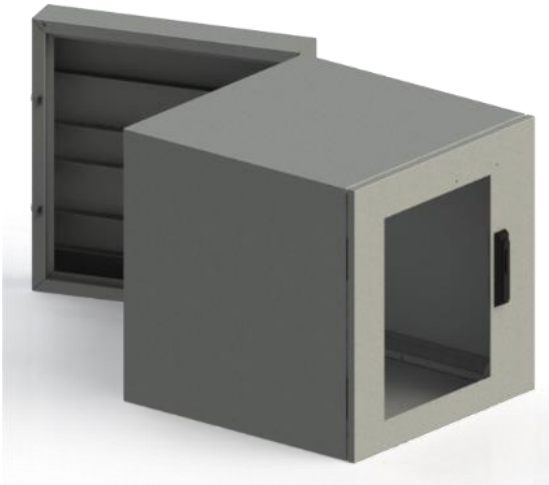

OUTDOOR WALL MOUNT ENCLOSURES

OUTDOOR WALL MOUNT SWING TYPE PRO

The swing type features access to both front and rear of the cabinet allowing easy installation and easy maintenance.

NEMA & IP Rating

PART NUMBER	HEIGHT (inch)	WIDTH (inch)	DEPTH (inch)	RACK UNIT
MR-2424-7-ODW-S	16.00	24.00	24.00	7
MR-2424-10-ODW-S	20.00	24.00	24.00	10
MR-2424-12-ODW-S	24.00	24.00	24.00	12
MR-2424-19-ODW-S	36.00	24.00	24.00	19
MR-2424-26-ODW-S	48.00	24.00	24.00	26

Cable Storage:
Key lockable cable storage space with bottom cable entry.

Easy Mounting:
4 structure mounting stands ensures stability.

Inside:
4 pre-installed bridges and 19" EIA rails, allow flexibility to move in depth and use accessories for either mounting devices or cable management.

OUTDOOR WALL MOUNT PRO

NEMA & IP Rating

PART NUMBER	HEIGHT (inch)	WIDTH (inch)	DEPTH (inch)	RACK UNIT
MR-2424-7-ODW	16.00	24.00	24.00	7
MR-2424-10-ODW	20.00	24.00	24.00	10
MR-2424-12-ODW	24.00	24.00	24.00	12
MR-2424-19-ODW	36.00	24.00	24.00	19
MR-2424-26-ODW	48.00	24.00	24.00	26

Door Options:
Tempered Glass Front Door
Solid Front Door
Cooling Front Door

Cooling & Heating Options:
Wide range of air conditioner,
heat exchanger, fan/filter,
heater are available upon
request.

Multigate Cable Entry on
Bottom