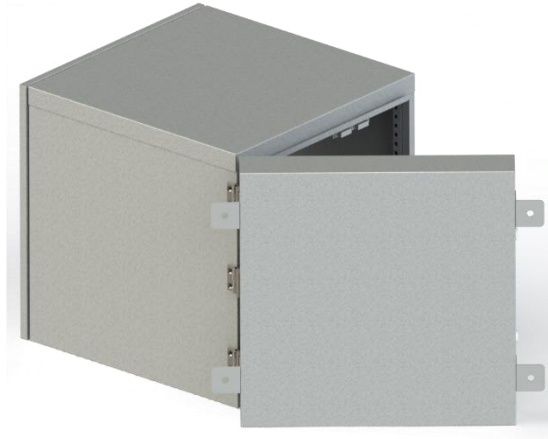

OUTDOOR WALL MOUNT ENCLOSURES

OUTDOOR WALL MOUNT SWING TYPE PRO

The swing type features access to both front and rear of the cabinet allowing easy installation and easy maintenance.

NEMA & IP Rating

PART NUMBER	HEIGHT (inch)	WIDTH (inch)	DEPTH (inch)	RACK UNIT
MR-2424-7-ODW-S	16.00	24.00	24.00	7
MR-2424-10-ODW-S	20.00	24.00	24.00	10
MR-2424-12-ODW-S	24.00	24.00	24.00	12
MR-2424-19-ODW-S	36.00	24.00	24.00	19
MR-2424-26-ODW-S	48.00	24.00	24.00	26

Cable Storage:
Key lockable cable storage space with bottom cable entry.

Easy Mounting:
4 structure mounting stands ensures stability.

Inside:
4 pre-installed bridges and 19" EIA rails, allow flexibility to move in depth and use accessories for either mounting devices or cable management.

OUTDOOR WALL MOUNT PRO

NEMA & IP Rating

PART NUMBER	HEIGHT (inch)	WIDTH (inch)	DEPTH (inch)	RACK UNIT
MR-2424-7-ODW	16.00	24.00	24.00	7
MR-2424-10-ODW	20.00	24.00	24.00	10
MR-2424-12-ODW	24.00	24.00	24.00	12
MR-2424-19-ODW	36.00	24.00	24.00	19
MR-2424-26-ODW	48.00	24.00	24.00	26