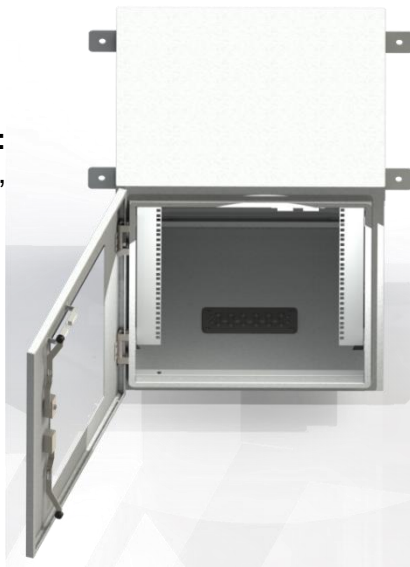

OUTDOOR WALL MOUNT ENCLOSURES

OUTDOOR WALL MOUNT SWING TYPE PRO

The swing type features access to both front and rear of the cabinet allowing easy installation and easy maintenance.

NEMA & IP Rating

PART NUMBER	HEIGHT (inch)	WIDTH (inch)	DEPTH (inch)	RACK UNIT
MR-2424-7-ODW-S	16.00	24.00	24.00	7
MR-2424-10-ODW-S	20.00	24.00	24.00	10
MR-2424-12-ODW-S	24.00	24.00	24.00	12
MR-2424-19-ODW-S	36.00	24.00	24.00	19
MR-2424-26-ODW-S	48.00	24.00	24.00	26

Cable Storage:
Key lockable cable storage space with bottom cable entry.

Easy Mounting:
4 structure mounting stands ensures stability.

Inside:
4 pre-installed bridges and 19" EIA rails, allow flexibility to move in depth and use accessories for either mounting devices or cable management.

OUTDOOR WALL MOUNT PRO

NEMA & IP Rating

PART NUMBER	HEIGHT (inch)	WIDTH (inch)	DEPTH (inch)	RACK UNIT
MR-2424-7-ODW	16.00	24.00	24.00	7
MR-2424-10-ODW	20.00	24.00	24.00	10
MR-2424-12-ODW	24.00	24.00	24.00	12
MR-2424-19-ODW	36.00	24.00	24.00	19
MR-2424-26-ODW	48.00	24.00	24.00	26

Door Options:
Tempered Glass Front Door
Solid Front Door
Cooling Front Door

Cooling & Heating Options:
Wide range of air conditioner,
heat exchanger, fan/filter,
heater are available upon
request.

Multigate Cable Entry on
Bottom